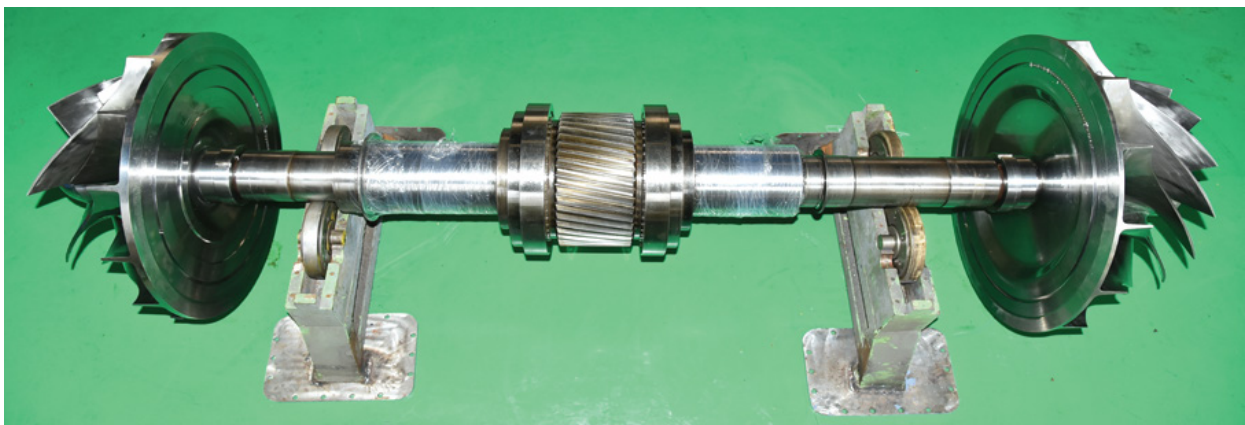

Value Engineering of Damaged Compressor Impeller

INTRODUCTION

The customer is a reputed **Steel group** in the **Middle East**. The compressor impeller was damaged during the operation and required replacement.

CHALLENGE

The challenge was to carry out **reverse engineering** of complete impeller assembly **at site**

SOLUTION

Triveni Turbine deputed design expert along with **3D scanner** at site to complete the reverse engineering in **2 days**. The equivalent material of impeller was identified and TTL took proactive action for ordering the raw material forgings.

New impeller along with pinion shaft was manufactured & also **High speed balanced** in Vacuum balancing tunnel within **6 months**.

Triveni also supported by deputing **service expert** for installation & commissioning of compressor & this is operational since Dec 2018.

CUSTOMER SPEAK

We found a very successful team , high technical skills, very cooperative team with a very good manufacturing quality. The job was done in high quality & high efficiency