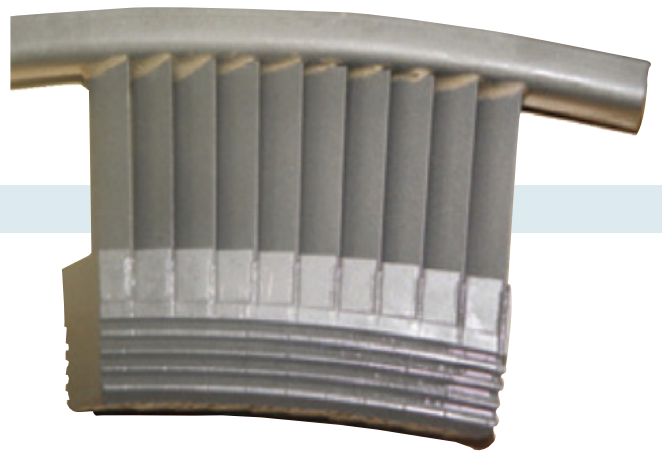

## CHALLENGE

The challenge was to recreate the blade profiles and the blade packets. 10 blades made one packet and every 3rd blade had a profile angle change which had to be incorporated. Further, the original packet was brazed with gold and silver which was an expensive option to recreate.